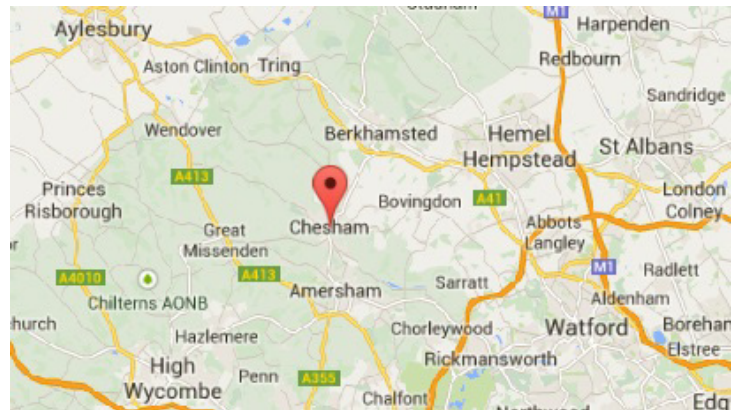

How to find us...

THE
WINDOW FILM
COMPANY®

The Window Film Company UK Ltd
Unit 6 Anglo Business Park
Asheridge Road
Chesham
Buckinghamshire
HP5 2QA

01494 794477
info@windowfilm.co.uk
www.windowfilm.co.uk